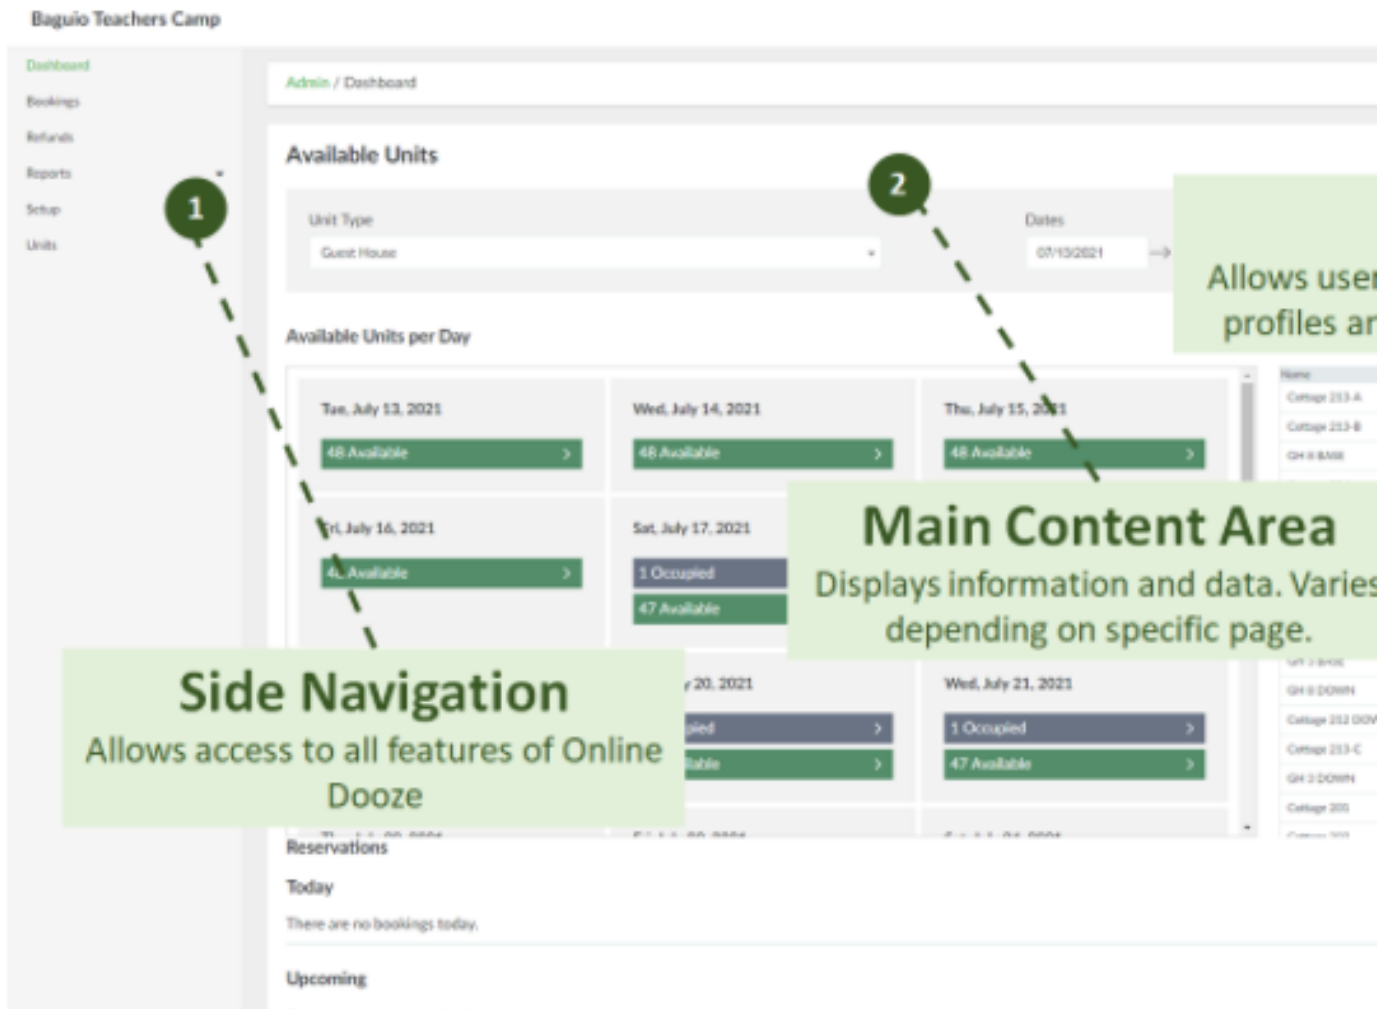

# Page Structure

**Summary:** This article provides a guide for the BTC user interface.

The following are the list of what can be seen in the user interface:

- 1. Side navigation:-**This is where all features can be seen
- 2. Main Content Area-** Shows all the needed information and data value.
- 3. Profile/Logout-** Lets the user control his/her account, and to close his/her account by logging out.